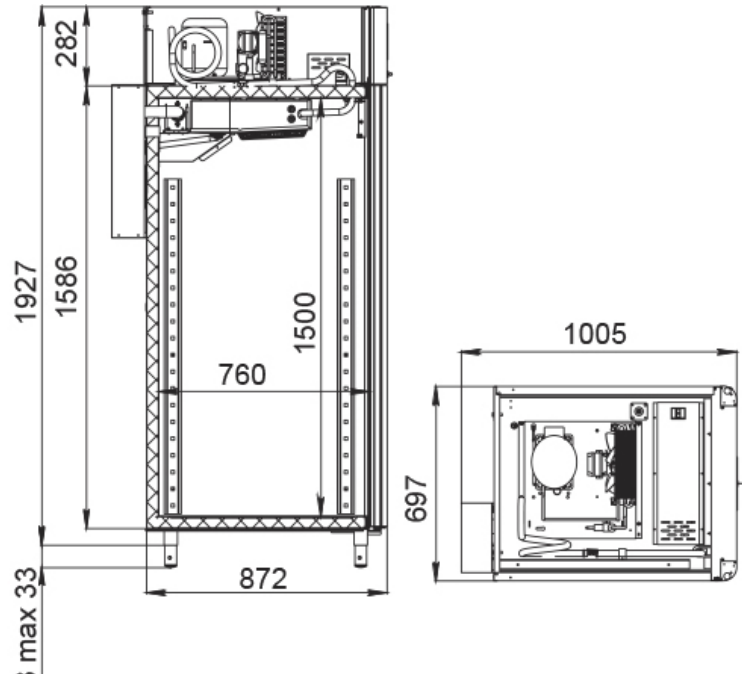

ПРОЕКТ:	
МОДЕЛЬ:	CS107 Salami (with glass door)
КОЛИЧЕСТВО:	
СОГЛАСОВАНИЕ:	
ДАТА:	17.04.2026

CS107 Salami (with glass door)

Recommended retail price: 453 000 rub

Technical specifications

Environmental conditions (t, °C / humidity, %):	up to +40 / up to 80
Dimensions:	697x1005x1960
Case wall thickness, mm:	43
Unit location:	upper position
Temperature range, °C:	-2...+30
Power supply system, V/Hz:	230/50
Humidity level adjustment (range), %:	60 to 95%
Daily power consumption, kW/h, max:	8000
Cooling type:	dynamic with soft blowing without windblowing
Refrigerant:	R290
Backlight:	upright
Material of the interior cladding of the body:	stainless steel
UV lamp:	+
Configuration:	3 pairs of rails with three crossbars with sausage hangers
Pedal:	+