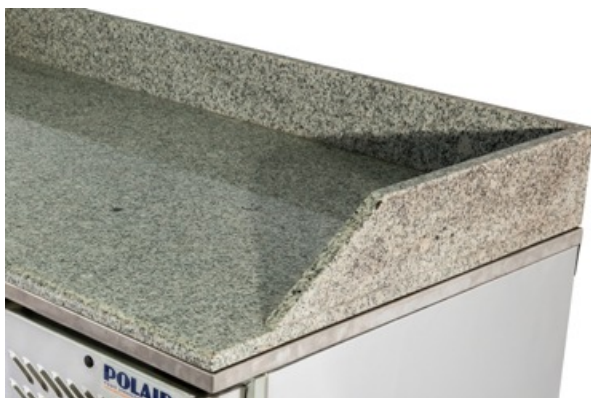

### Technical specifications

Environmental conditions (t, °C / humidity, %):	up to +43/up to 80
Dimensions:	1200x605x850/1000
Case wall thickness, mm:	43
Number of doorways:	2
Table depth, mm:	600
Temperature range, °C:	-2...+10
Volume, l:	270
Power supply system, V/Hz:	230/50
Unit location:	Side
Table series:	GC - cubic design tables
Cooling type:	dynamic
Refrigerant:	R290
Table body covering material:	Stainless steel
Defrost type:	automatic with condensate evaporation system
Thermostat:	electrical unit
Doors/Drawers:	dumbwaiter

Table top:	natural granite
Number of shelves:	2
Tabletop material:	natural granite
Tabletop thickness:	40
Flange height, mm:	150
Material of the interior cladding of the body:	stainless steel

The manufacturer reserves the right to make changes that do not fundamentally affect the operational properties of the equipment without prior notice.