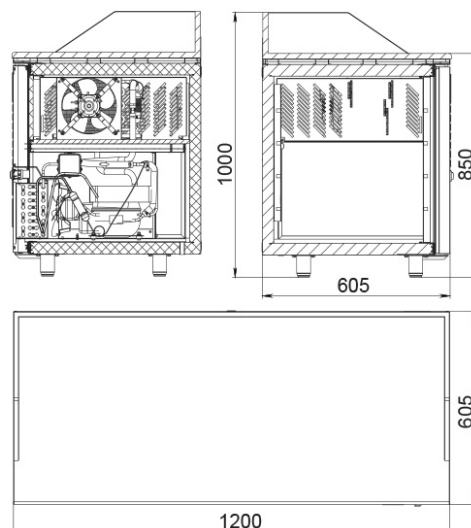

### Technical specifications

Environmental conditions (t, °C / humidity, %):	up to +43/up to 80
Dimensions:	1200x605x850/1000
Case wall thickness, mm:	43
Number of doorways:	2
Table depth, mm:	600
Temperature range, °C:	-2...+10
Volume, l:	270
Power supply system, V/Hz:	230/50
Unit location:	Side
Table series:	GC - cubic design tables
Cooling type:	dynamic
Refrigerant:	R290
Table body covering material:	Stainless steel
Defrost type:	automatic with condensate evaporation system
Thermostat:	electrical unit
Doors/Drawers:	dumbwaiter

Table top:	natural granite
Number of shelves:	2
Tabletop material:	natural granite
Tabletop thickness:	40
Flange height, mm:	150
Material of the interior cladding of the body:	stainless steel

The manufacturer reserves the right to make changes that do not fundamentally affect the operational properties of the equipment without prior notice.