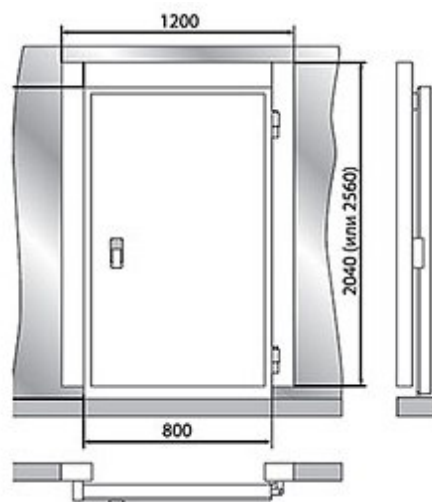

| | |
|---------------|--|
| ПРОЕКТ: | |
| МОДЕЛЬ: | Door unit with swing door 2040*1200*80 (sv.pr.1850*800) |
| КОЛИЧЕСТВО: | |
| СОГЛАСОВАНИЕ: | |
| ДАТА: | 30.04.2026 |

Door unit with swing door 2040*1200*80 (sv.pr.1850*800)

Recommended retail price: 47 389 rub

Technical specifications

| | |
|--|---|
| Dimensions: | 954x2000 |
| Material of the interior cladding of the body: | galvanized steel with FoodProtect antibacterial coating |
| Overall dimensions of the door unit, mm: | 1200*2040 |
| For cameras with panel thickness, mm: | 80 |
| Light opening, mm: | 1850*800 |