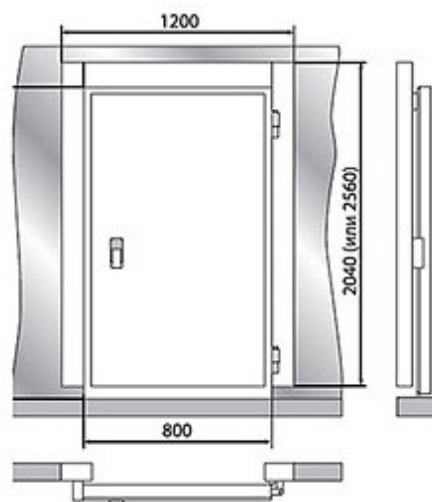

ПРОЕКТ:	
МОДЕЛЬ:	Door unit with swing door 2300*1200*80 (sv.pr.1850*800)
КОЛИЧЕСТВО:	
СОГЛАСОВАНИЕ:	
ДАТА:	30.04.2026

Door unit with swing door 2300*1200*80 (sv.pr.1850*800)

Recommended retail price: 49 623 rub

Technical specifications

Dimensions:	954x2000
Material of the interior cladding of the body:	galvanized steel with FoodProtect antibacterial coating
Overall dimensions of the door unit, mm:	1200*2300
For cameras with panel thickness, mm:	80
Light opening, mm:	1850*800