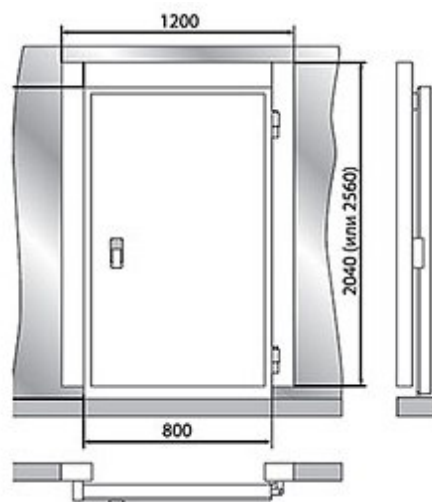

ПРОЕКТ:	
МОДЕЛЬ:	Door unit with swing door 2560*1200*80 (sv.pr.1850*800)
КОЛИЧЕСТВО:	
СОГЛАСОВАНИЕ:	
ДАТА:	01.05.2026

## Door unit with swing door 2560\*1200\*80 (sv.pr.1850\*800)

Recommended retail price: 52 576 rub

### Technical specifications

Dimensions:	954x2000
Material of the interior cladding of the body:	galvanized steel with FoodProtect antibacterial coating
Overall dimensions of the door unit, mm:	1200*2560
For cameras with panel thickness, mm:	80
Light opening, mm:	1850*800