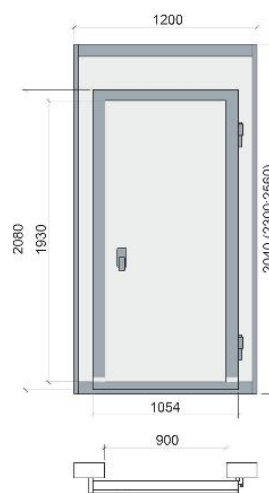

ПРОЕКТ:	
МОДЕЛЬ:	Door unit with swing door 2560*1200*80 (sv.pr.1930*900)
КОЛИЧЕСТВО:	
СОГЛАСОВАНИЕ:	
ДАТА:	01.05.2026

## Door unit with swing door 2560\*1200\*80 (sv.pr.1930\*900)

Recommended retail price: 56 578 rub

### Technical specifications

Dimensions:	1054x2080
Material of the interior cladding of the body:	galvanized steel with FoodProtect antibacterial coating
Overall dimensions of the door unit, mm:	1200*2560
For cameras with panel thickness, mm:	80
Light opening, mm:	1930*900