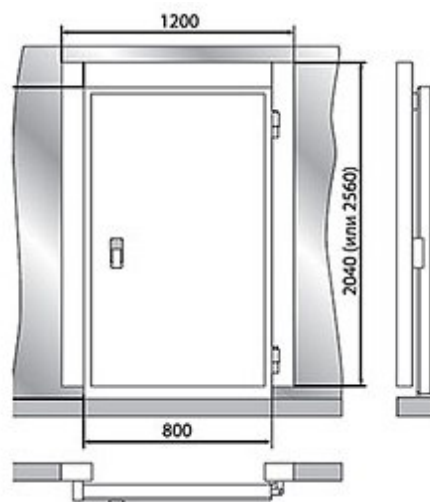

ПРОЕКТ:	
МОДЕЛЬ:	Door unit with swing door 2040*1200*100 (sv.pr.1850*800)
КОЛИЧЕСТВО:	
СОГЛАСОВАНИЕ:	
ДАТА:	30.04.2026

Door unit with swing door 2040*1200*100 (sv.pr.1850*800) Recommended retail price: 48 871 rub

Technical specifications

Dimensions:	954x2000
Material of the interior cladding of the body:	galvanized steel with FoodProtect antibacterial coating
Overall dimensions of the door unit, mm:	1200*2040
Light opening, mm:	1850*800