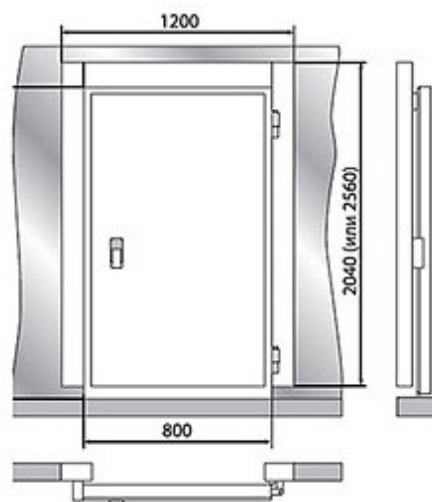

ПРОЕКТ:	
МОДЕЛЬ:	Door unit with swing door 2300*1200*100 (sv.pr.1850*800)
КОЛИЧЕСТВО:	
СОГЛАСОВАНИЕ:	
ДАТА:	01.05.2026

Door unit with swing door 2300*1200*100 (sv.pr.1850*800) Recommended retail price: 51 831 rub

Technical specifications

Dimensions:	954x2000
Material of the interior cladding of the body:	galvanized steel with FoodProtect antibacterial coating
Overall dimensions of the door unit, mm:	1200*2300
Light opening, mm:	1850*800