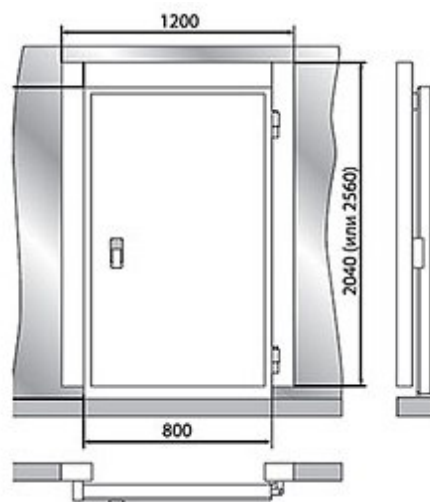

ПРОЕКТ:	
МОДЕЛЬ:	Door unit with swing door 2560*1200*100 (sv.pr.1850*800)
КОЛИЧЕСТВО:	
СОГЛАСОВАНИЕ:	
ДАТА:	30.04.2026

## Door unit with swing door 2560\*1200\*100 (sv.pr.1850\*800)

Recommended retail price: 57 059 rub

### Technical specifications

Dimensions:	954x2000
Material of the interior cladding of the body:	galvanized steel with FoodProtect antibacterial coating
Overall dimensions of the door unit, mm:	1200*2560
For cameras with panel thickness, mm:	100
Light opening, mm:	1850*800