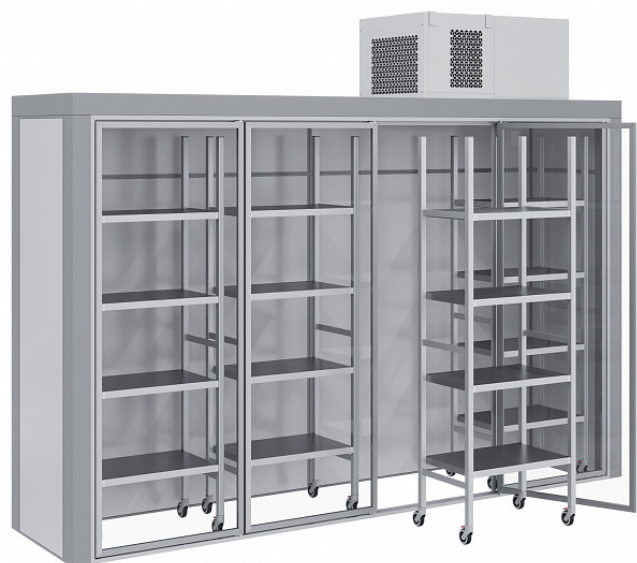

ПРОЕКТ:	
МОДЕЛЬ:	KHN with SF medium-temperature wall-mounted type
КОЛИЧЕСТВО:	
СОГЛАСОВАНИЕ:	
ДАТА:	15.04.2026

KHN with SF medium-temperature wall-mounted type

Technical specifications

Temperature range, °C:	-2...+12
Volume, l:	From 1.93 ...
Material of the interior cladding of the body:	galvanized steel with FoodProtect antibacterial coating
Number of doors in glass front, pcs.:	6 *It is possible to connect several frames into a single line.
Height:	2200
Depth:	Recommended: 760, 1060, 1360