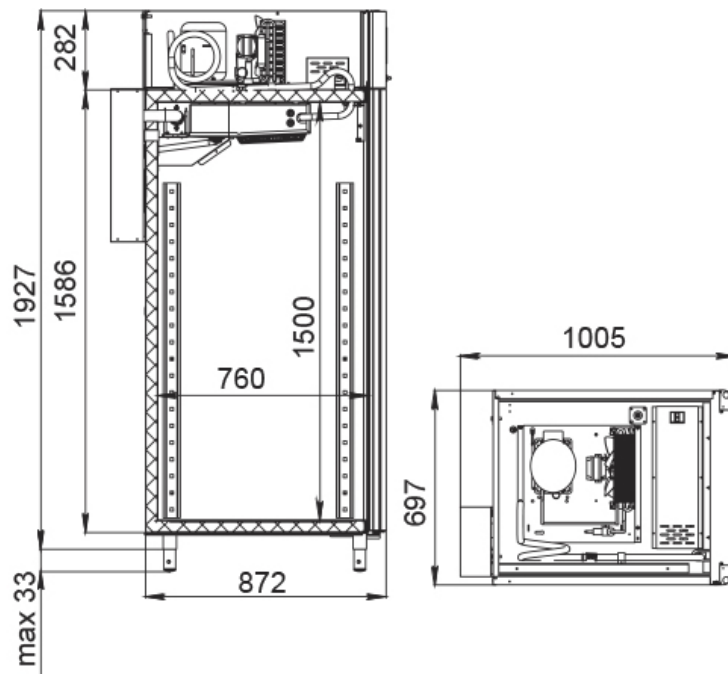

CS107-Salami

Recommended retail price: 459 900 rub

Technical specifications

Environmental conditions (t, °C / humidity, %):	up to +40 / up to 80
Dimensions:	697x1005x1960
Case wall thickness, mm:	43
Unit location:	upper position
Temperature range, °C:	-2...+30
Power supply system, V/Hz:	230/50
Humidity level adjustment (range), %:	60 to 95%
Daily power consumption, kW/h, max:	8000
Refrigerant:	R290
Backlight:	upright
Material of the interior cladding of the body:	stainless steel
UV lamp:	+
Configuration:	3 pairs of rails with three crossbars with hangers
Pedal:	+