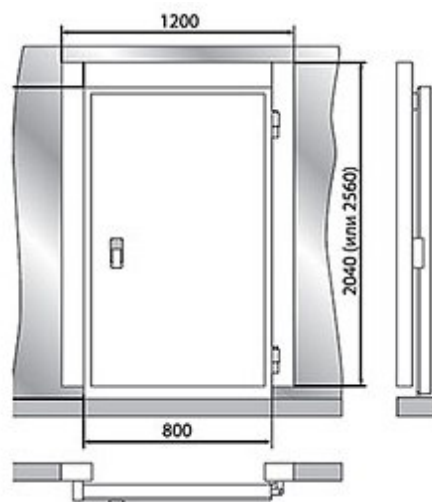

ПРОЕКТ:	
МОДЕЛЬ:	Door unit with swing door 2040*1200*80 (sv.pr.1850*800)
КОЛИЧЕСТВО:	
СОГЛАСОВАНИЕ:	
ДАТА:	18.06.2026

Door unit with swing door 2040*1200*80 (sv.pr.1850*800)

Recommended retail price: 47 389 rub

Technical specifications

Dimensions:	954x2000
Material of the interior cladding of the body:	galvanized steel with FoodProtect antibacterial coating
Overall dimensions of the door unit, mm:	1200*2040
For cameras with panel thickness, mm:	80
Light opening, mm:	1850*800