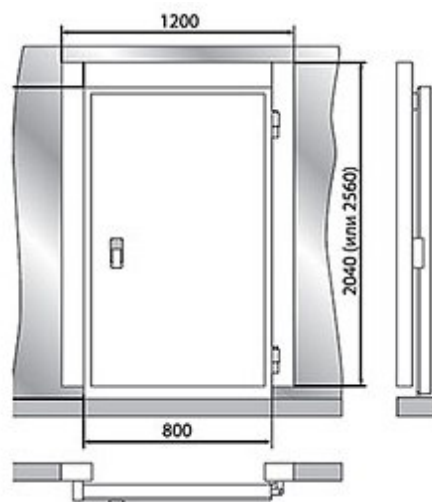

ПРОЕКТ:	
МОДЕЛЬ:	Door unit with swing door 2300*1200*80 (sv.pr.1850*800)
КОЛИЧЕСТВО:	
СОГЛАСОВАНИЕ:	
ДАТА:	18.06.2026

## Door unit with swing door 2300\*1200\*80 (sv.pr.1850\*800)

Recommended retail price: 49 623 rub

### Technical specifications

Dimensions:	954x2000
Material of the interior cladding of the body:	galvanized steel with FoodProtect antibacterial coating
Overall dimensions of the door unit, mm:	1200*2300
For cameras with panel thickness, mm:	80
Light opening, mm:	1850*800