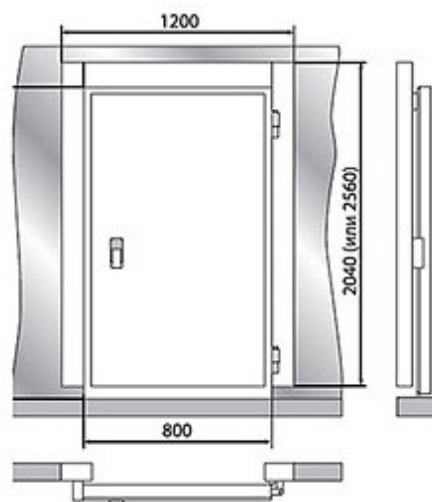

ПРОЕКТ:	
МОДЕЛЬ:	Door unit with swing door 2560*1200*80 (sv.pr.1850*800)
КОЛИЧЕСТВО:	
СОГЛАСОВАНИЕ:	
ДАТА:	18.06.2026

Door unit with swing door 2560*1200*80 (sv.pr.1850*800)

Recommended retail price: 52 576 rub

Technical specifications

Dimensions:	954x2000
Material of the interior cladding of the body:	galvanized steel with FoodProtect antibacterial coating
Overall dimensions of the door unit, mm:	1200*2560
For cameras with panel thickness, mm:	80
Light opening, mm:	1850*800