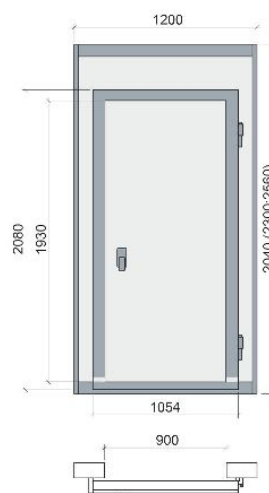

ПРОЕКТ:	
МОДЕЛЬ:	Door unit with swing door 2560*1200*80 (sv.pr.1930*900)
КОЛИЧЕСТВО:	
СОГЛАСОВАНИЕ:	
ДАТА:	18.06.2026

Door unit with swing door 2560*1200*80 (sv.pr.1930*900)

Recommended retail price: 56 578 rub

Technical specifications

Dimensions:	1054x2080
Material of the interior cladding of the body:	galvanized steel with FoodProtect antibacterial coating
Overall dimensions of the door unit, mm:	1200*2560
For cameras with panel thickness, mm:	80
Light opening, mm:	1930*900