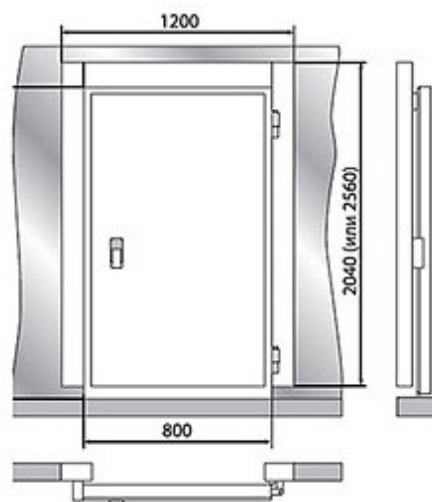

ПРОЕКТ:	
МОДЕЛЬ:	Door unit with swing door 2300*1200*100 (sv.pr.1850*800)
КОЛИЧЕСТВО:	
СОГЛАСОВАНИЕ:	
ДАТА:	18.06.2026

Door unit with swing door 2300*1200*100 (sv.pr.1850*800) Recommended retail price: 51 831 rub

Technical specifications

Dimensions:	954x2000
Material of the interior cladding of the body:	galvanized steel with FoodProtect antibacterial coating
Overall dimensions of the door unit, mm:	1200*2300
Light opening, mm:	1850*800