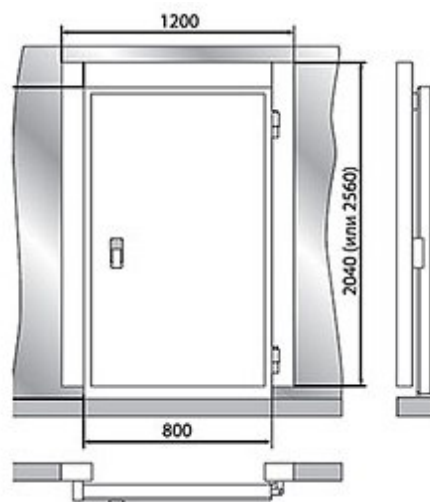

ПРОЕКТ:	
МОДЕЛЬ:	Door unit with swing door 2560*1200*100 (sv.pr.1850*800)
КОЛИЧЕСТВО:	
СОГЛАСОВАНИЕ:	
ДАТА:	18.06.2026

Door unit with swing door 2560*1200*100 (sv.pr.1850*800)

Recommended retail price: 57 059 rub

Technical specifications

Dimensions:	954x2000
Material of the interior cladding of the body:	galvanized steel with FoodProtect antibacterial coating
Overall dimensions of the door unit, mm:	1200*2560
For cameras with panel thickness, mm:	100
Light opening, mm:	1850*800