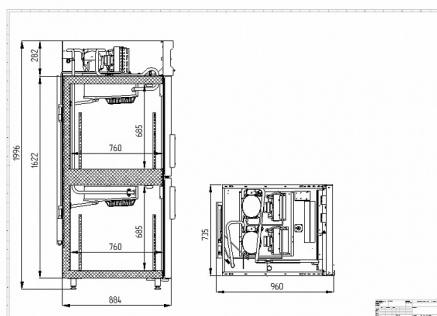

### Technical specifications

Volume, l:	320+320
Environmental conditions (t, °C / humidity, %):	up to +40 / up to 80
Dimensions:	735x960x1996
Case wall thickness, mm:	61
Unit location:	upper position
Temperature range, °C:	0...+6 / not higher than -18
Volume, l:	320+320
Power supply system, V/Hz:	230/50
Power consumption, W, max.:	600
Cooling type:	dynamic
Refrigerant:	R290
Defrost type:	automatic, by means of heating elements, with condensate evaporation system
Thermostat:	electronic control unit
Shelf size, mm:	530x650
Load capacity per shelf, kg:	40

Number of shelves:	4
Material of the exterior cladding:	Stainless steel
Door type:	Deaf
Series of cabinets:	Grande
Lock:	+
Cabinet type:	Combined

The manufacturer reserves the right to make changes that do not fundamentally affect the operational properties of the equipment without prior notice.